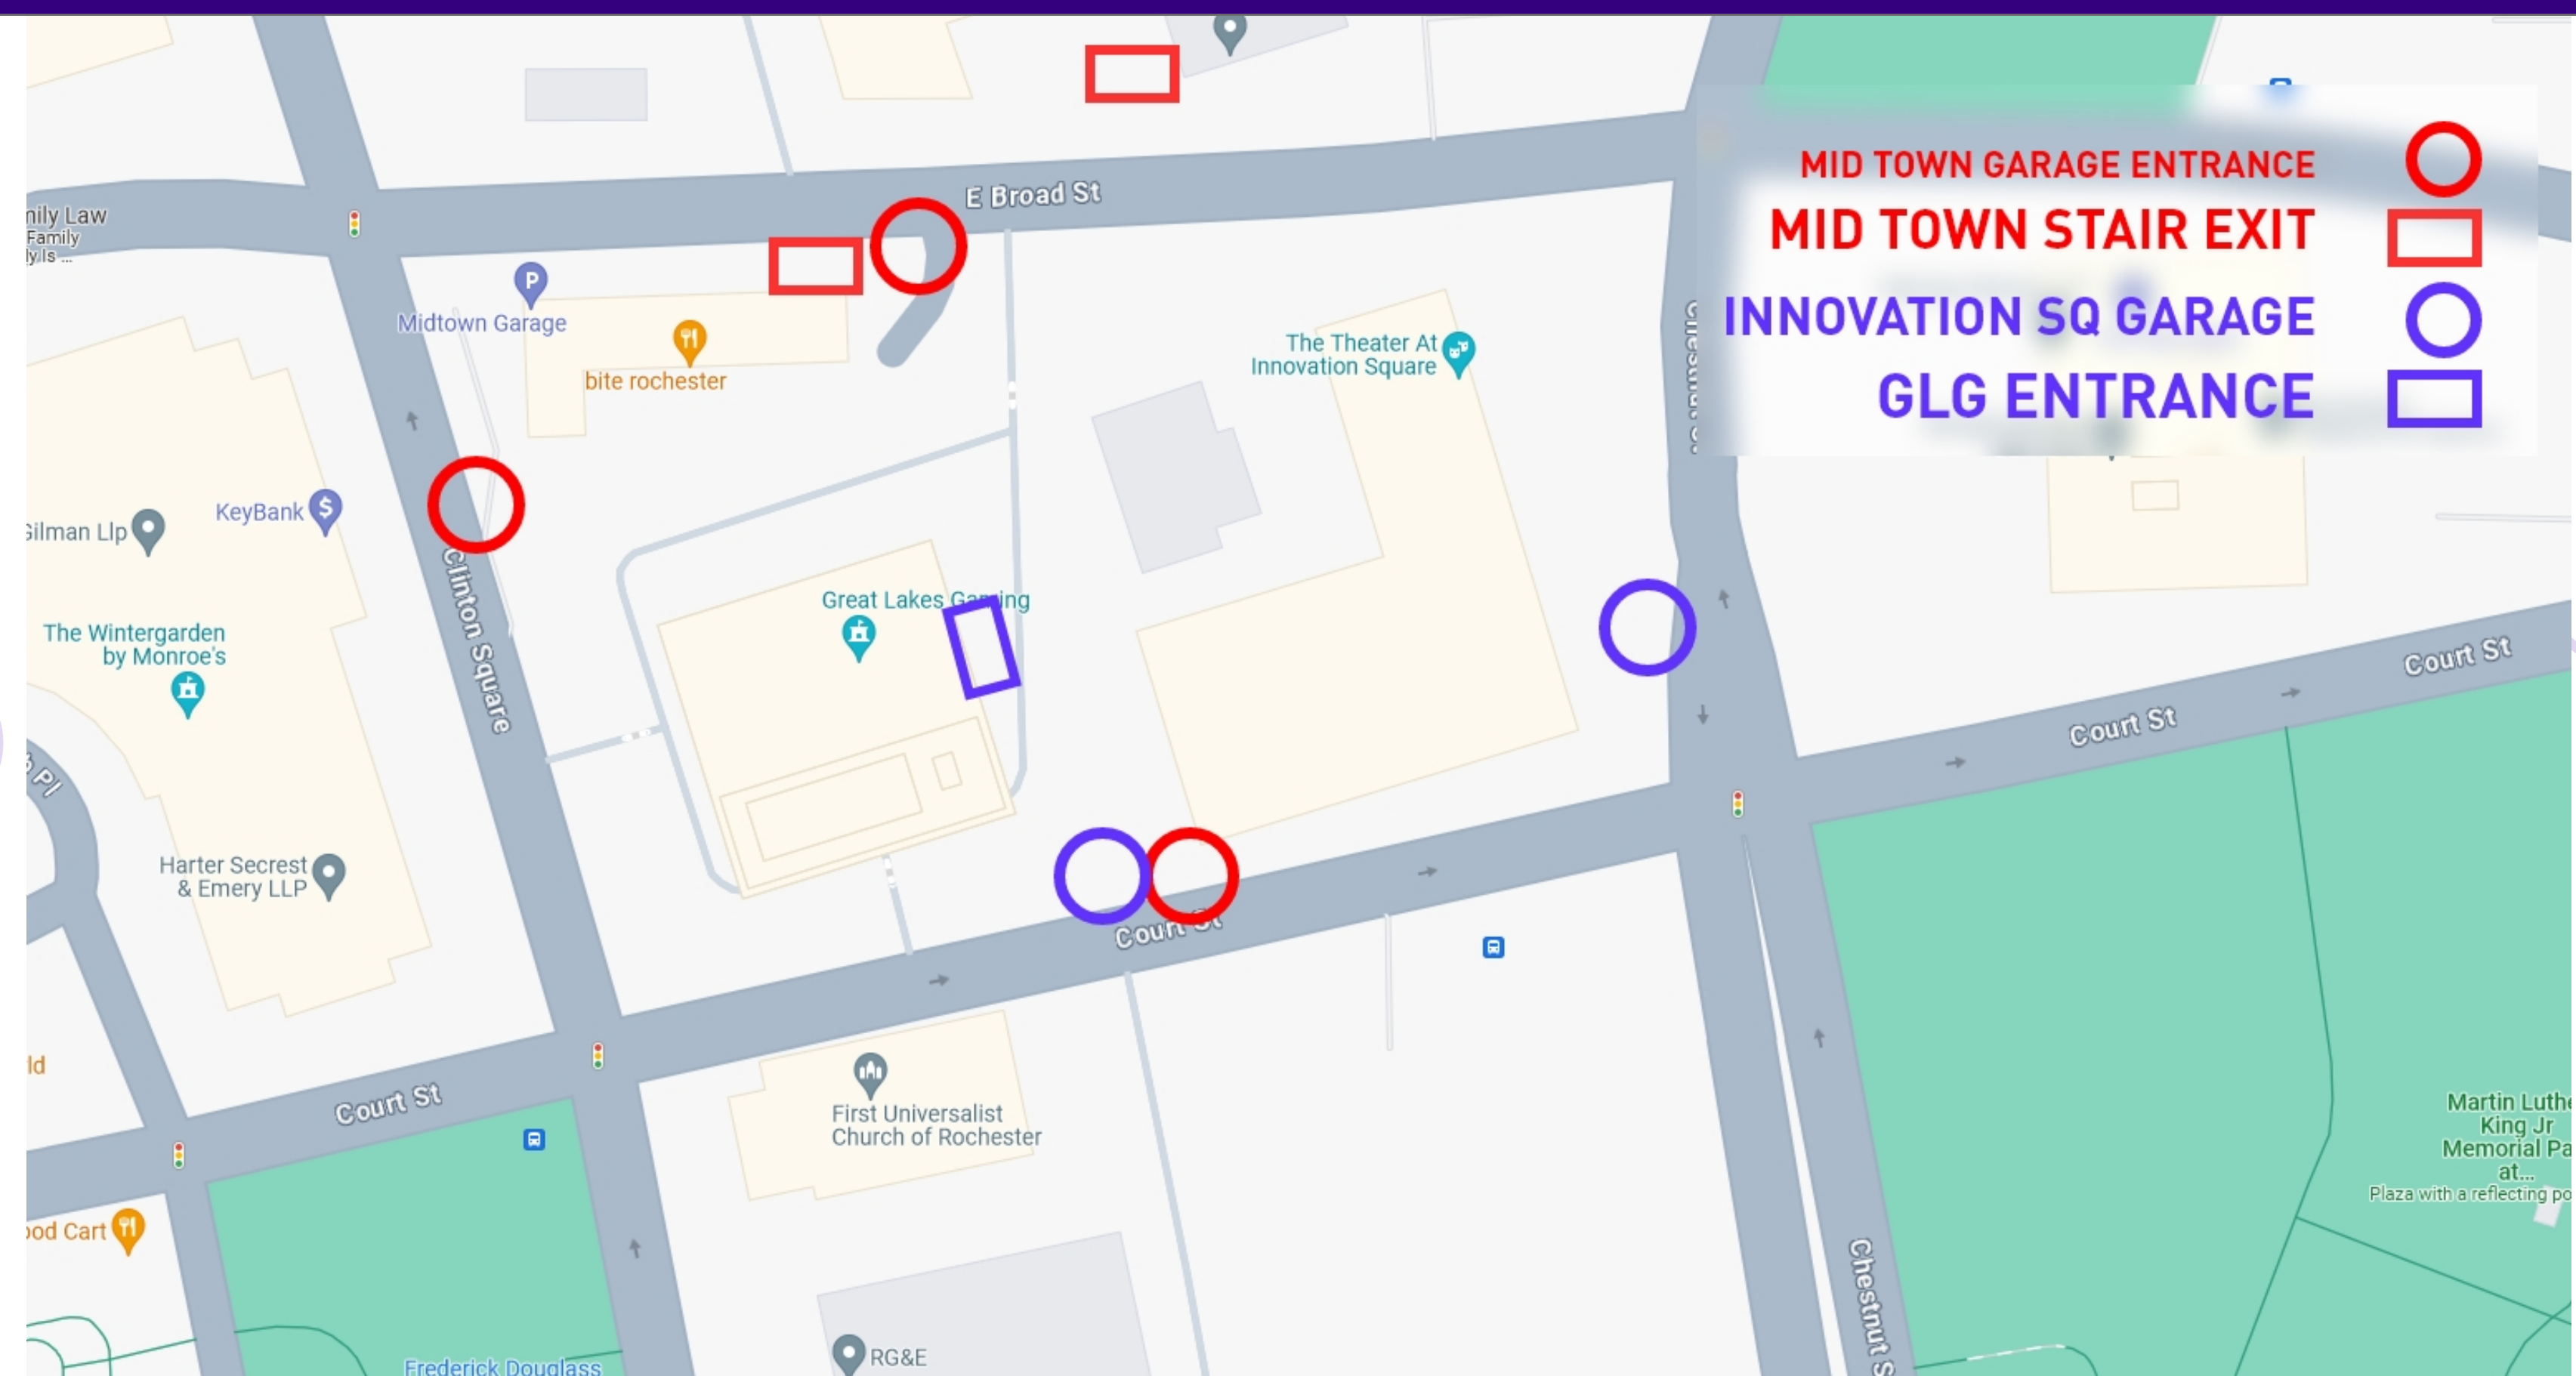

PARKING

ENTRANCES

- EAST BROAD - PARKING LOOP / DROPOFF & WALK IN ENTRANCE
- EAST BROAD - MIDTOWN PARKING GARAGE
- SOUTH CLINTON - MIDTOWN PARKING GARAGE
- COURT ST - INNOVATION SQ & MIDTOWN PARKING GARAGE**
- CHESTNUT ST - INNOVATION SQ PARKING GARAGE**

STAIRS

- ORANGE & PURPLE - STAIRS TO LOBBY
- CAN PARK IN YELLOW & GREEN
- NO STAIRS ON YELLOW & GREEN SIDE
- DO NOT TAKE YMCA/THEATER ENTRANCE

NOTE: YOU MAY NOT HAVE CELL SERVICE IN GARAGE,
JUST FOLLOW SIGNS TO LOBBY FOR EXIT

DROPOFF / HANDICAP

- ENTRANCE OFF OF EAST BROAD STREET
- ONE WAY DIRECTION, EXIT ON CHESTNUT STREET
- HANDICAP & OVERSIZED VEHICLE PARKING BETWEEN PILLARS

NEED HELP? CALL/TEXT (585) 604-9626

WWW.GLGAMINGLOUNGES.COM